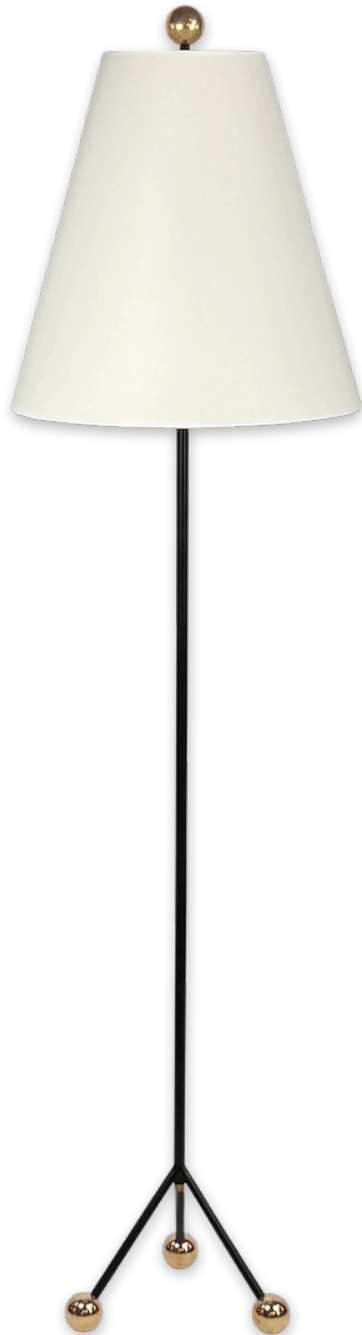

# SORGUES

*floor lamp*

## **PRODUCT DETAILS**

Forged steel  
& solid brass

*Pictured in satin black lacquer  
And polish brass*

## **DIMENSIONS**

W 12" - D 12" - H 68"  
Shade (as shown) Dia. 18" x 8" - H 18"  
Weight: about pounds